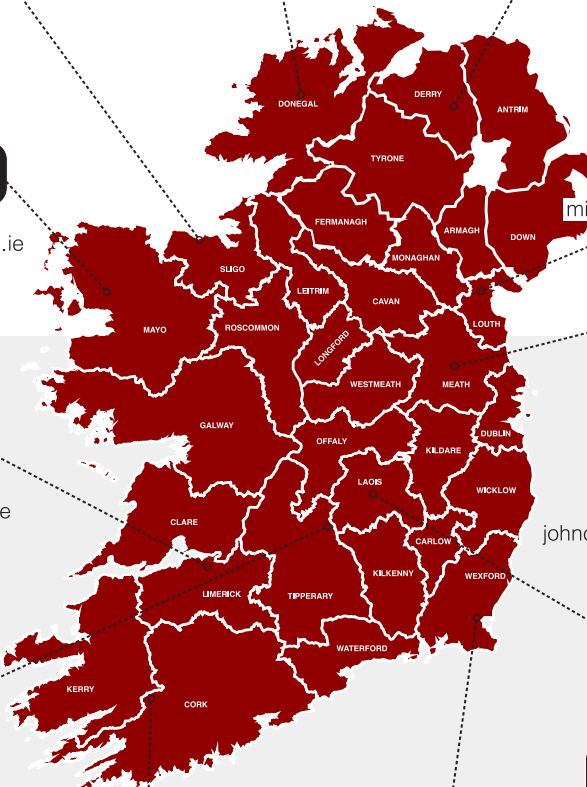

MICK LANGTON

mick@thinstoneireland.ie
087 705 6784

Cork / Kerry

NIALL COLLINS

niall@thinstoneireland.ie
086 340 1448

South East / East Coast

RICHARD

richard@thinstoneireland.ie
087 781 4923