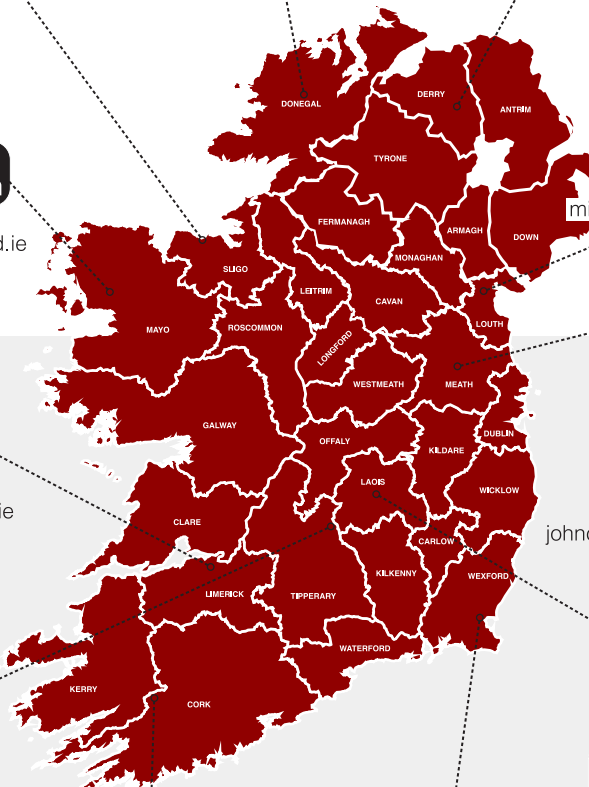

MICK LANGTON

mick@thinstoneireland.ie
087 705 6784

Cork / Kerry

NIALL COLLINS

niall@thinstoneireland.ie
086 340 1448

South East / East Coast

RICHARD RESTRICT

richard@thinstoneireland.ie
087 781 4923