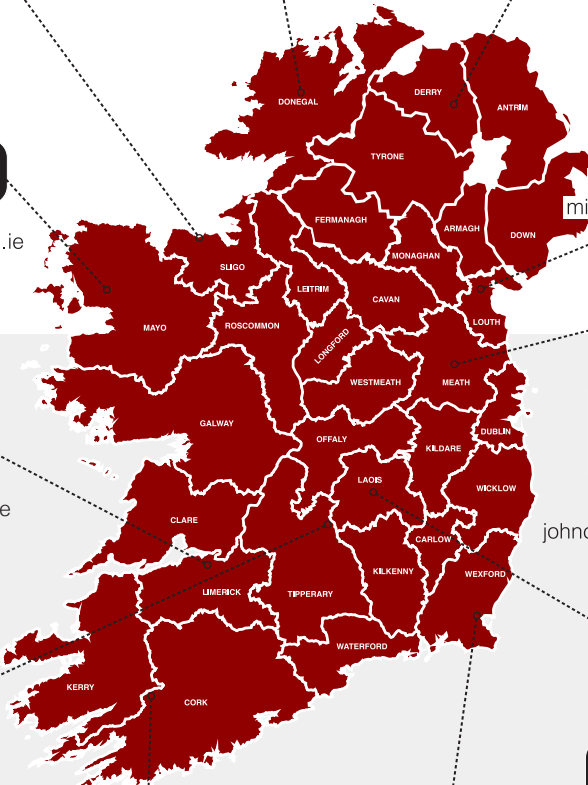

Find Your Local ThinStone Supplier

Our network of stonemason suppliers covering all 32 counties

Sligo / Leitrim

BARRY MCGOURTY

barry@thinstoneireland.ie
087 768 1541

Donegal

KIERAN MURRAY

kieran@thinstoneireland.ie
087 228 6786

Mid - Ulster

CONOR PURVIS

conor@deerparkstone.com
077 4514 6876

**Armagh, Down,
Louth and
Monaghan**

MICHAEL O GORMAN

michael@thinstoneireland.ie
+44 7585 335665

**Galway, Mayo
and Roscommon**

DARRAGH BAILEY

darragh@thinstoneireland.ie
083 087 9357

Limerick / Clare

DAVID HOGAN

david@thinstoneireland.ie
085 152 0528

**Meath, Offaly,
Westmeath,
Longford and
Cavan**

JOHN CARTER

johncarter@thinstoneireland.ie
087 251 1183

Tipperary

JAMES HAMM

james@thinstoneireland.ie
087 644 2861

**Kildare, Laois,
Dublin and
Carlow**

MICK LANGTON

mick@thinstoneireland.ie
087 705 6784

Cork / Kerry

NIALL COLLINS

niall@thinstoneireland.ie
086 340 1448

South East / East Coast

RICHARD RESTRICT

richard@thinstoneireland.ie
087 781 4923