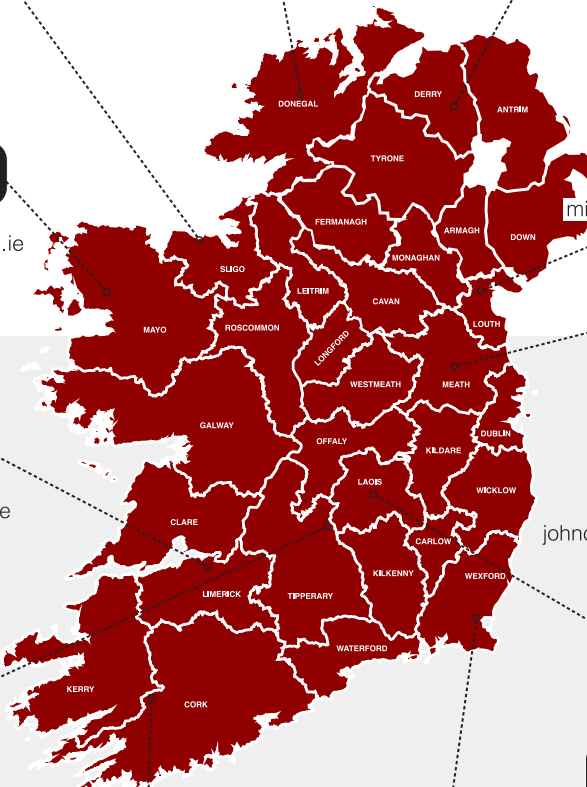

Find Your Local ThinStone Partner

Our network of stonemason partners covering all 32 counties

Scotland

DENIS GARNHAM

garnham.denis@gmail.com
+44 7894 078834

Sligo / Leitrim

BARRY MCGOURTY

barry@thinstoneireland.ie
087 768 1541

Donegal

KIERAN MURRAY

kieran@thinstoneireland.ie
087 228 6786

Mid - Ulster

CONOR PURVIS

conor@deerparkstone.com
077 4514 6876

Armagh, Down, Louth and Monaghan

MICHAEL O GORMAN

michael@thinstoneireland.ie
+44 7585 335665

Galway, Mayo and Roscommon

DARRAGH BAILEY

darragh@thinstoneireland.ie
083 087 9357

Limerick / Clare

DAVID HOGAN

david@thinstoneireland.ie
085 152 0528

Meath, Offaly, Westmeath, Longford and Cavan

JOHN CARTER

johncarter@thinstoneireland.ie
087 251 1183

Tipperary

JAMES HAMM

james@thinstoneireland.ie
087 644 2861

Cork / Kerry

NIALL COLLINS

niall@thinstoneireland.ie
086 340 1448

South East / East Coast

RICHARD RESTRICT

richard@thinstoneireland.ie
087 781 4923